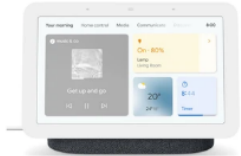

Apple has HomeKit as their option in the smart home space.

Homepod Mini

A basic digital voice assistant with a quality speaker.

Apple TV

A TV media player with Siri built-in.

Smart Devices

Siri can be connected to a number of Homekit supported smart devices for home automation.

Google Range

Google
Google Nest Mini (Sky Blue)
★★★★☆ 3.9 (589)

TICKET ~~\$79~~
\$49
\$30 OFF^A

Google
Google Nest Hub 2nd Gen
Smart Home Display (Charcoal)
★★★★☆ 4.1 (129)

TICKET ~~\$149~~
\$99
\$50 OFF^A