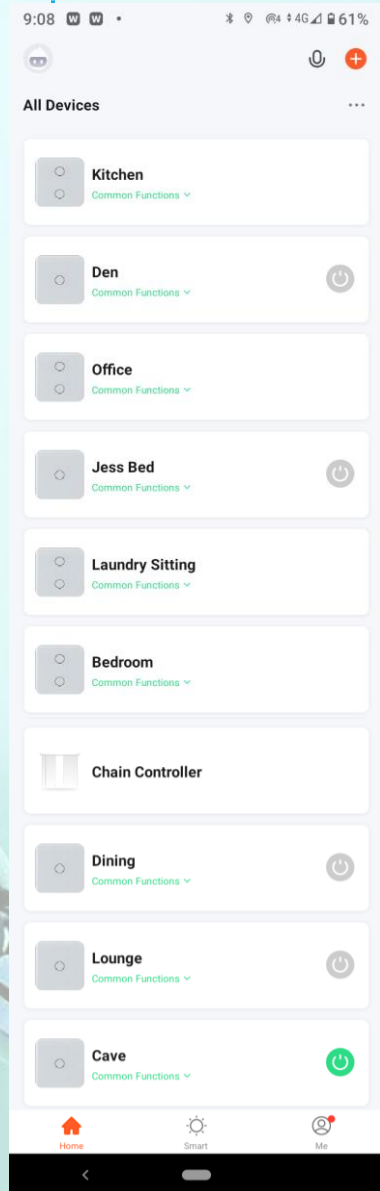

“Turn on Bluetooth”

“Add ... to my shopping list”

“Where’s my phone?”

Dates and Times

“When is my next appointment?”

“Show me my appointments for tomorrow”

“What does my day look like on Friday?”

“When is my next dentist appointment?”

“Show me my calendar for 7th June 2022”

“Create a new appointment”

Routines

You can create routines to perform various functions or lists of functions in order and at specific times/days.

Other Devices

Smart Life / Tuya device integration