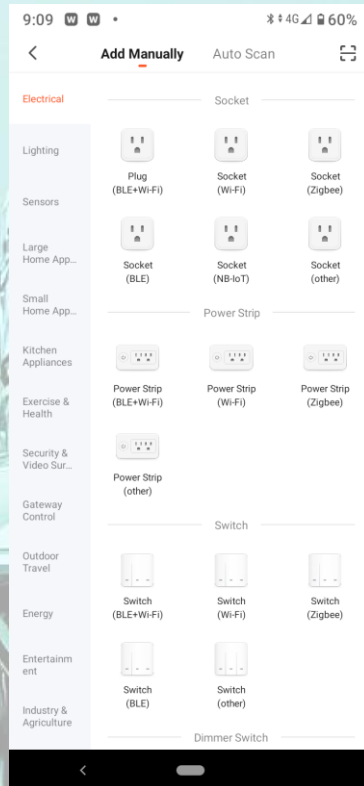

“Show me my calendar for 7th June 2022”

“Create a new appointment”

Routines

You can create routines to perform various functions or lists of functions in order and at specific times/days.

Other Devices

Smart Life / Tuya device integration